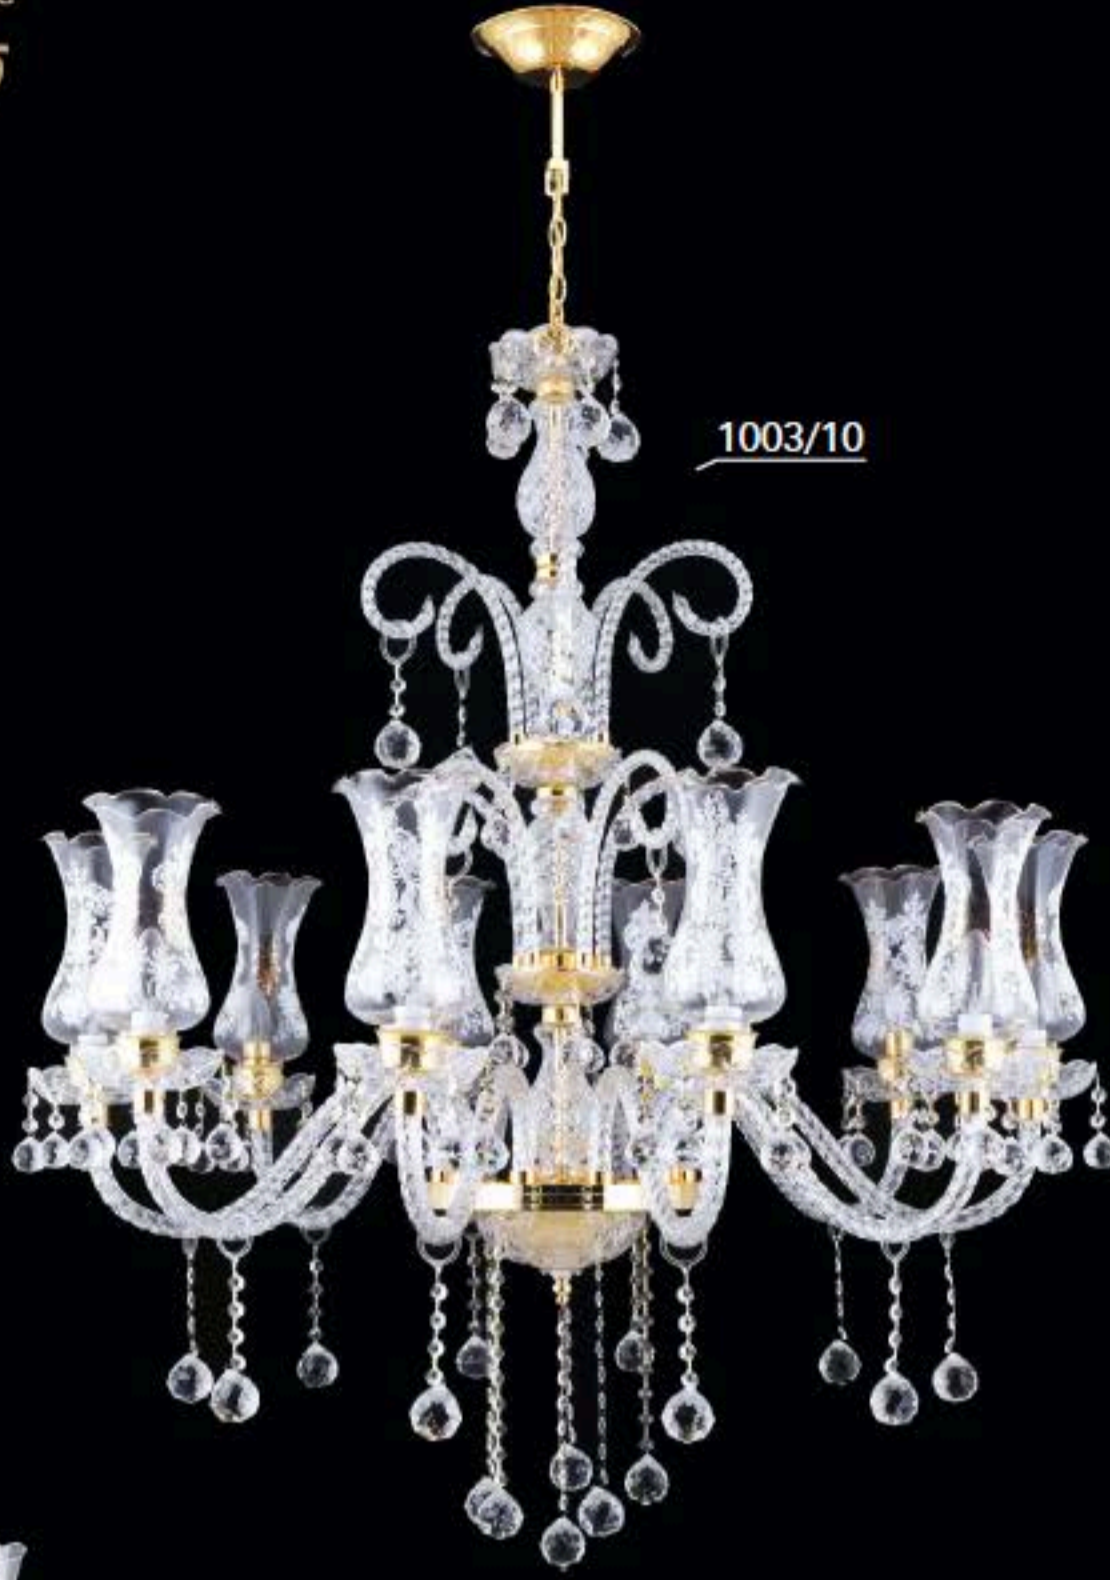

3'lü
4'lü
5'li
6'lı
8'li
10'lu
12'li
8+4
10+5
12+6+3
16+8+4
1'li Aplik
2'li Aplik
Lambader

1003/10