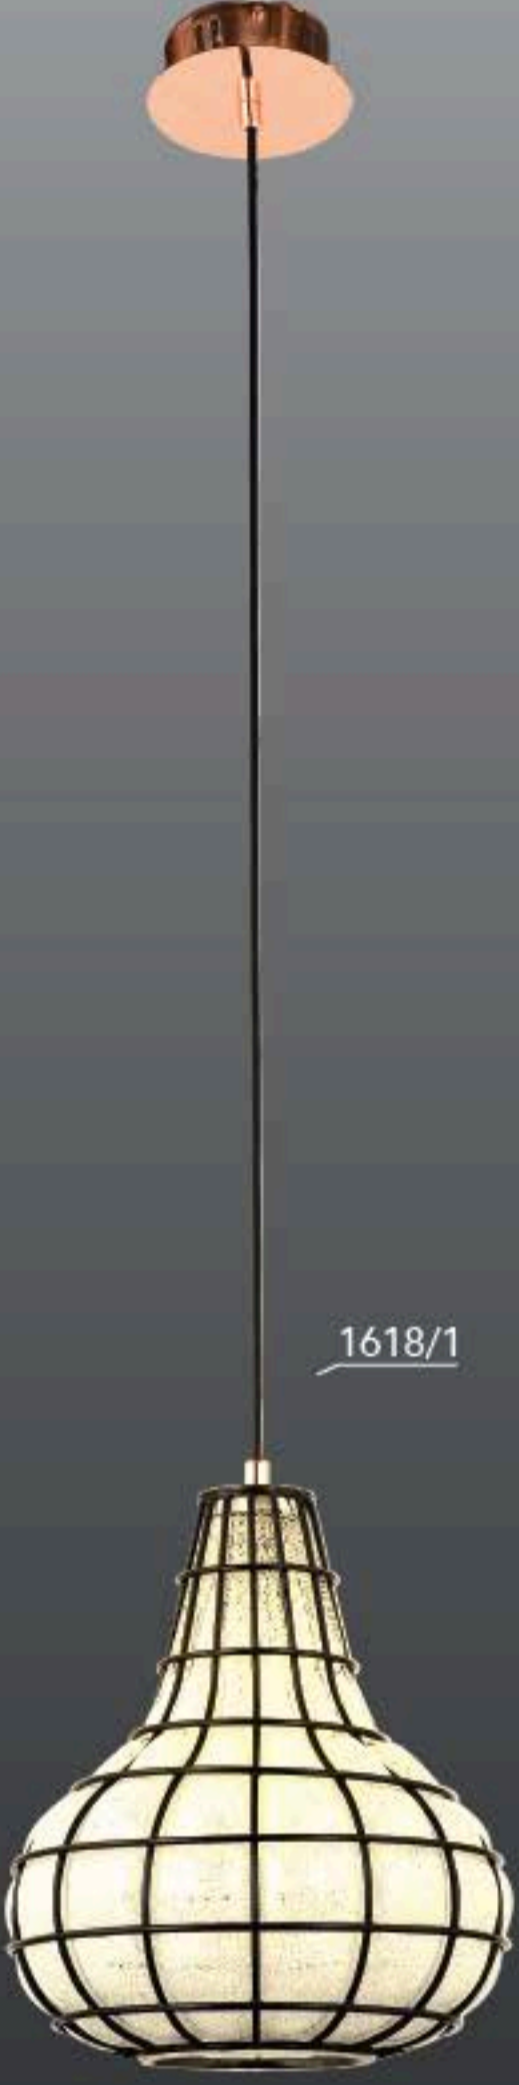

1618/1

E27

Renk / Color ● ○ ● / Kaplamalı : Krom / Bakır / Altın / Saten / Eskitme / Platin - Boyalı : Beyaz / Siyah / Krem