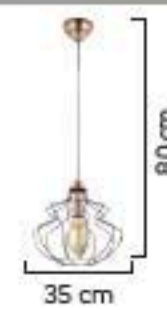

E27

Renk / Color ● ○ ● / Kaplamalı : Krom / Bakır / Altın / Saten / Eski tme / Platin - Boyalı : Beyaz / Siyah / Krem

251