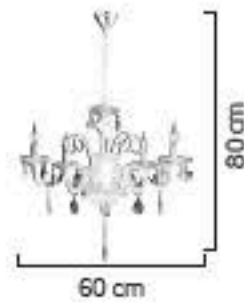

E14

Renk / Color ● ○ ● / Boyalı : Beyaz / Krem

257