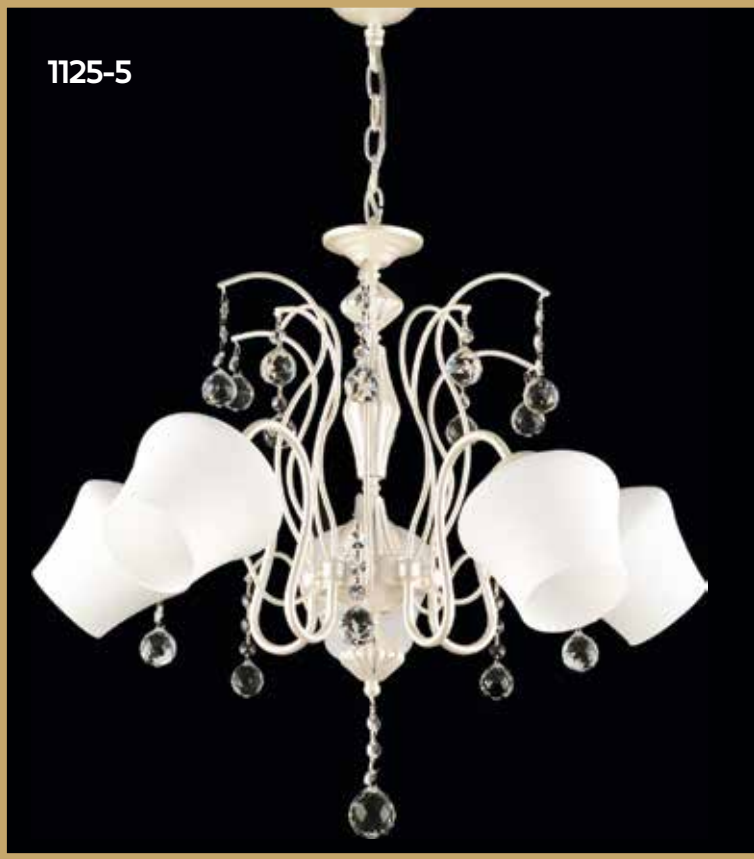

○ BEYAZ ● SİYAH ● KIRMIZI ● SARI ● MAVİ RENK/COLOR