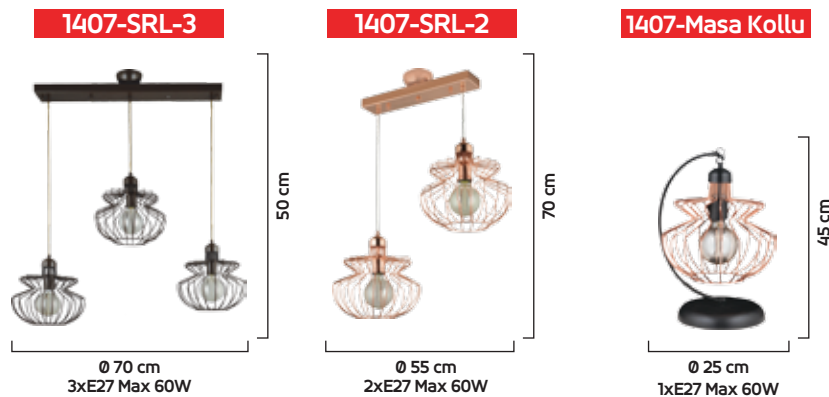

○ BEYAZ ● SİYAH ● KIRMIZI ● SARI ● MAVİ RENK/COLOR