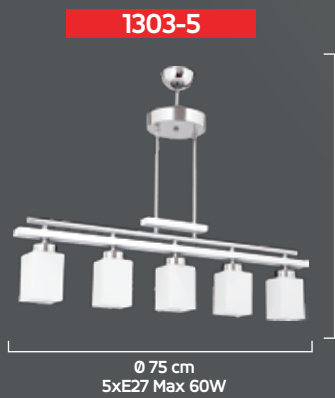

RENK/COLOR

BEYAZ ● SİYAH ● KIRMIZI ● SARI ● MAVİ