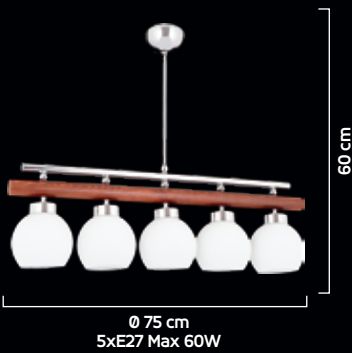

○ BEYAZ ● SİYAH ● KIRMIZI ● SARI ● MAVİ RENK/COLOR

1304-5