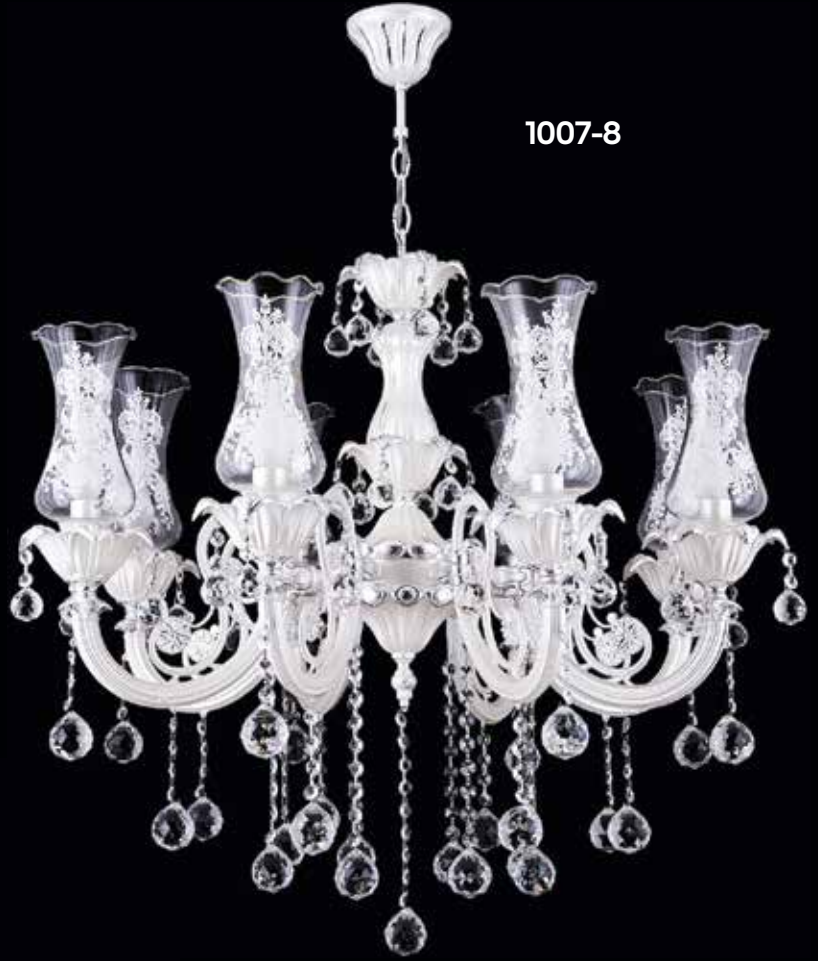

1007-8

RENK/COLOR

BEYAZ ● SİYAH ● KIRMIZI ● SARI ● MAVİ

Ø 80 cm
8xE14 Max 40W

Ø 80 cm
6xE14 Max 40W