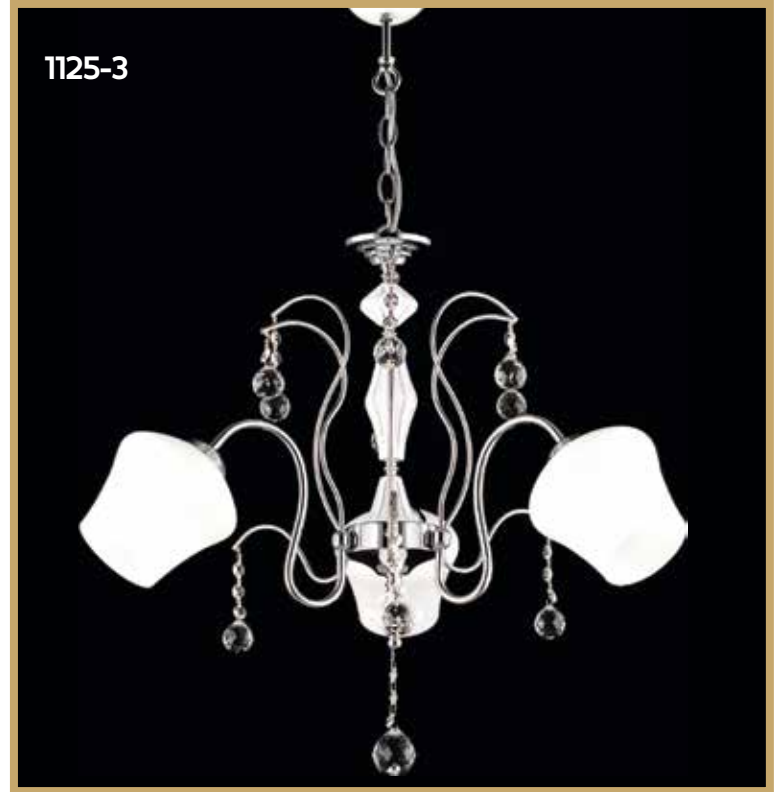

○ BEYAZ ● SİYAH ● KIRMIZI ● SARI ● MAVİ RENK/COLOR