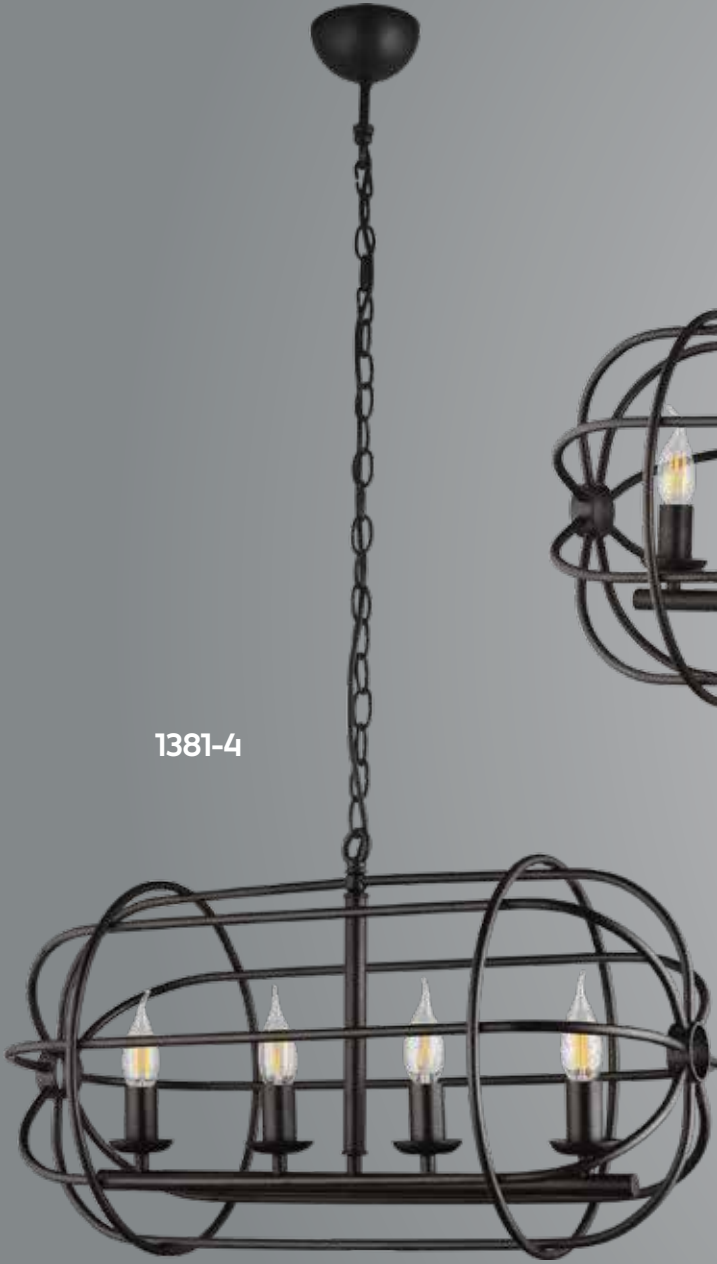

1381-6

1381-4

1381-6

1381-4

RENK/COLOR

BEYAZ ● SİYAH ● KIRMIZI ● SARI ● MAVİ

1381-4

Ø 60 cm
4xE14 Max 40W