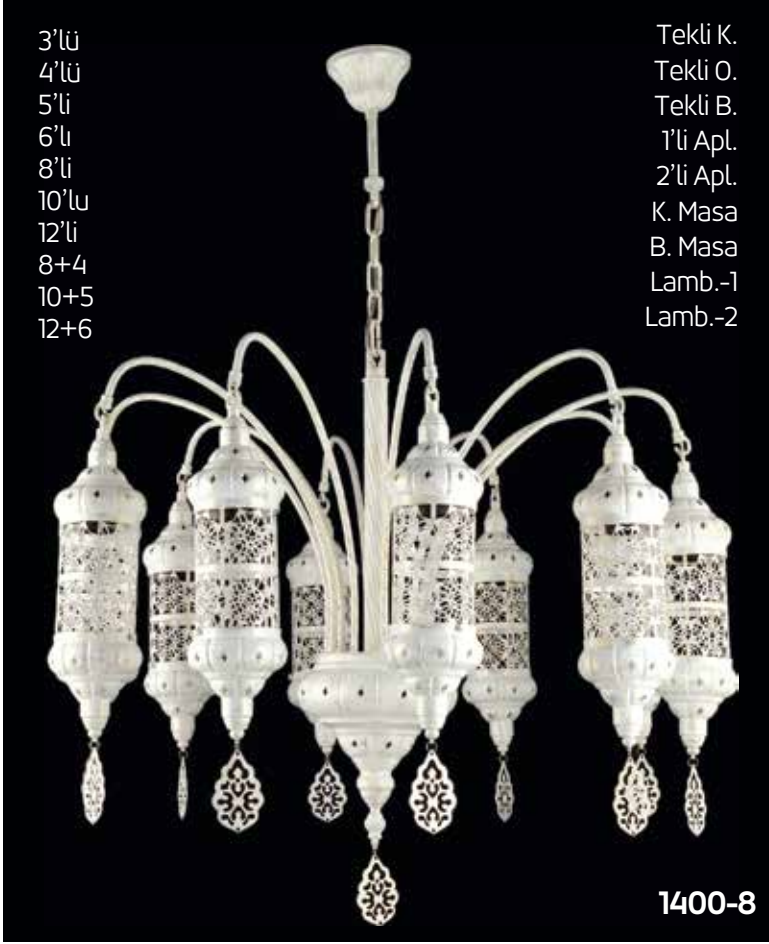

RENK/COLOR

BEYAZ ● SİYAH ● KIRMIZI ● SARI ● MAVİ

1400-6

1400-8

1400-1-B.

1400-1-K.

1400-1-O.

1400-1-Masa

1400-2-Masa