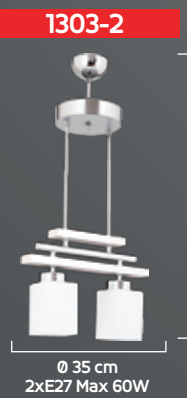

RENK/COLOR

BEYAZ ● SİYAH ● KIRMIZI ● SARI ● MAVİ