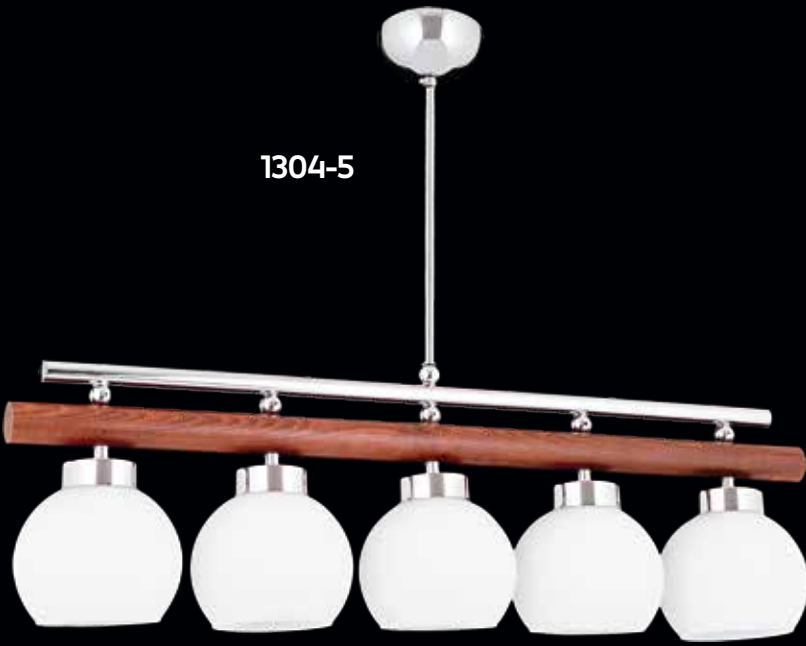

1304-5

○ BEYAZ ● SİYAH ● KIRMIZI ● SARI ● MAVİ RENK/COLOR