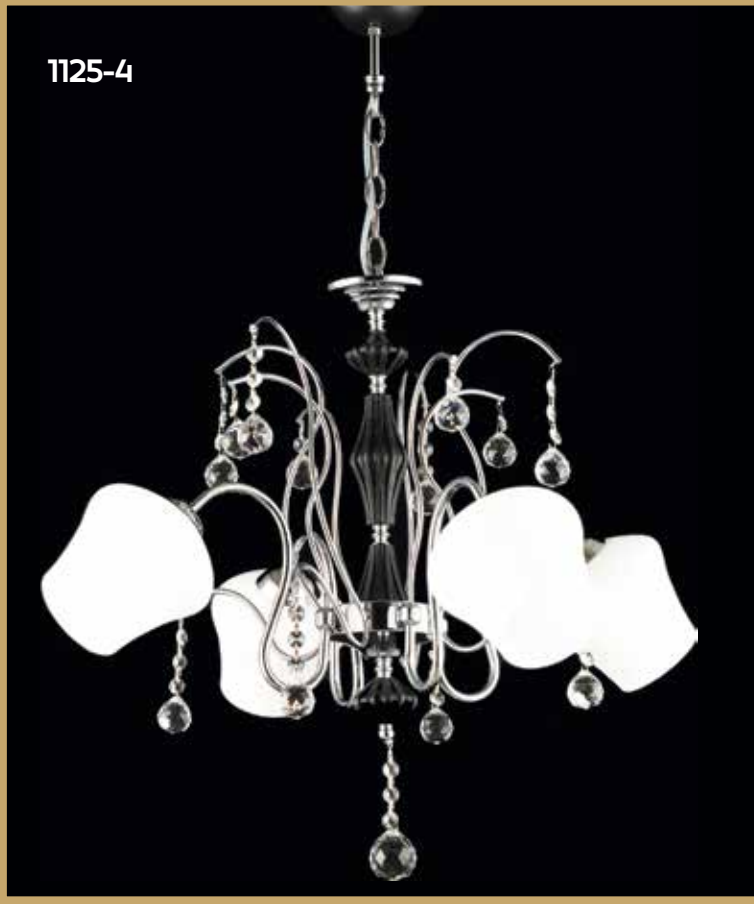

○ BEYAZ ● SİYAH ● KIRMIZI ● SARI ● MAVİ RENK/COLOR