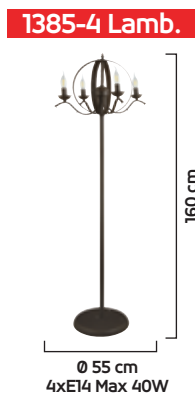

1385-6

1385-2 Apl.

1385-4 Lamb.

○ BEYAZ ● SİYAH ● KIRMIZI ● SARI ● MAVİ RENK/COLOR