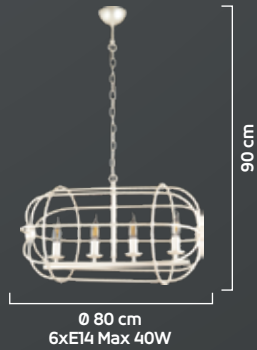

○ BEYAZ ● SİYAH ● KIRMIZI ● SARI ● MAVİ RENK/COLOR

1381-6