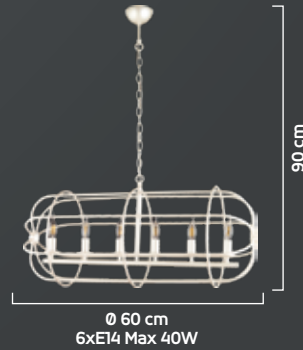

○ BEYAZ ● SİYAH ● KIRMIZI ● SARI ● MAVİ RENK/COLOR

1381-4