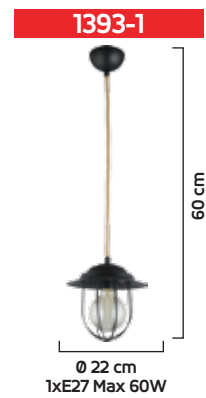

○ BEYAZ ● SİYAH ● KIRMIZI ● SARI ● MAVİ RENK/COLOR