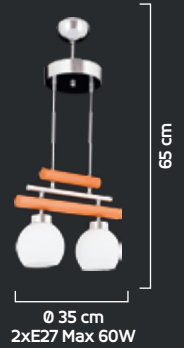

1'li
2'li
3'lü
4'lü
5'li
1'li Aplik

○ BEYAZ ● SİYAH ● KIRMIZI ● SARI ● MAVİ RENK/COLOR

1305-2