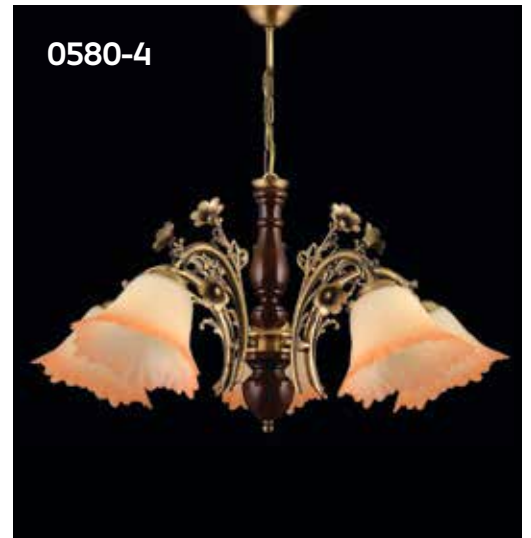

RENK/COLOR

BEYAZ ● SİYAH ● KIRMIZI ● SARI ● MAVİ

0492-5

Ø 50 cm
5xE27 Max 60W

0505-5

Ø 50 cm
5xE27 Max 60W

0580-4

Ø 50 cm
4xE27 Max 60W