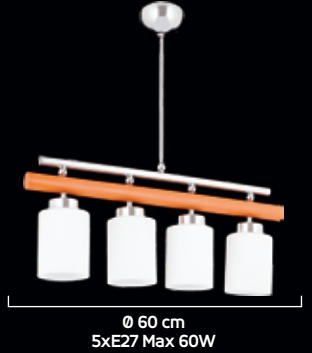

○ BEYAZ ● SİYAH ● KIRMIZI ● SARI ● MAVİ RENK/COLOR

1304-5