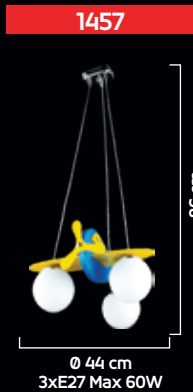

RENK/COLOR

BEYAZ ● SİYAH ● KIRMIZI ● SARI ● MAVİ