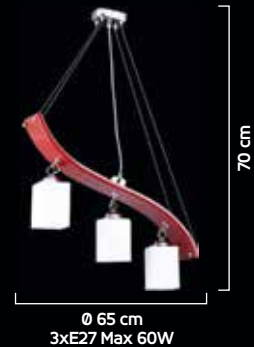

○ BEYAZ ● SİYAH ● KIRMIZI ● SARI ● MAVİ RENK/COLOR

T163-1-3